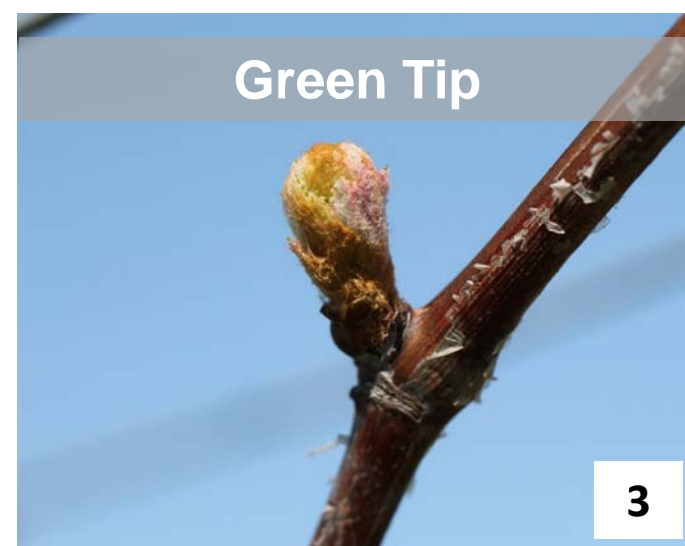

Dormancy

Bud swell

Green Tip

Bud break

1" shoots

2" shoots

3-5" shoots

10" shoots

18" shoots

Bloom

Veraison

Harvest

Post Harvest

Leaf Drop

Dormancy